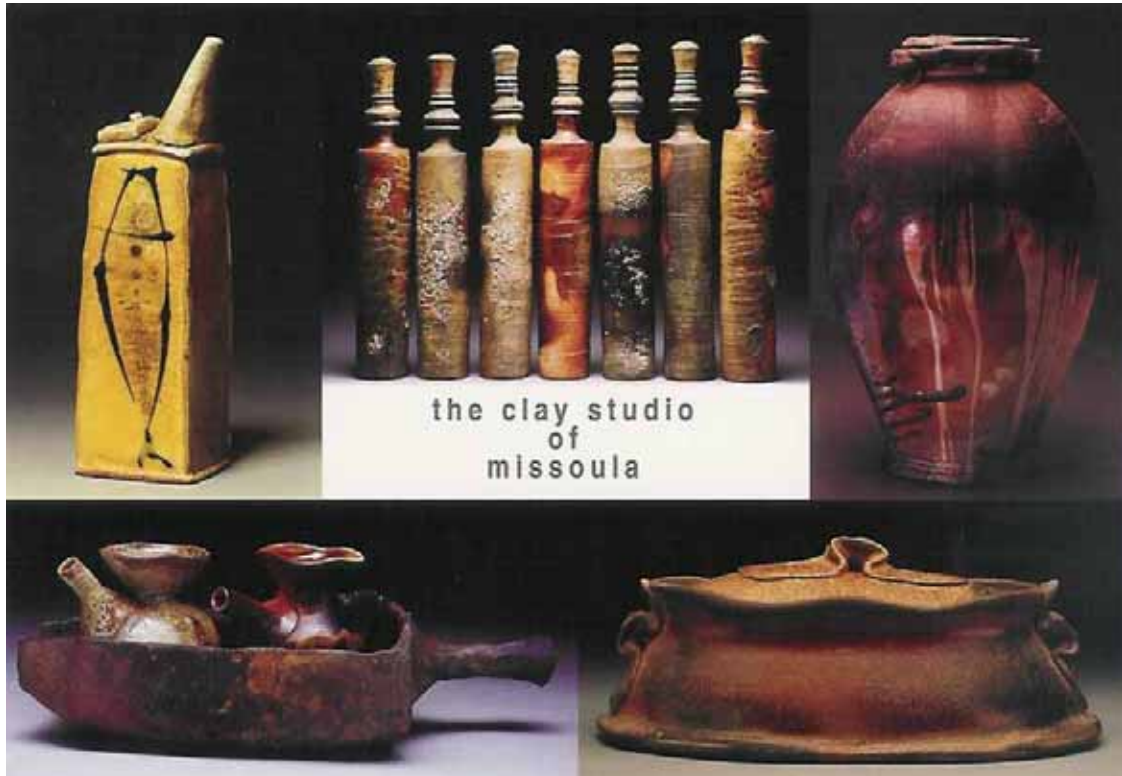

2 July- 31 July

woodfire 2004

An exhibition featuring Josh DeWeese, Jason Hess, Ben Krupka,
Jayson Lawfer, and Sam Taylor

Please join us on July 30 (6-9pm) for a closing reception.

The Clay Studio of Missoula